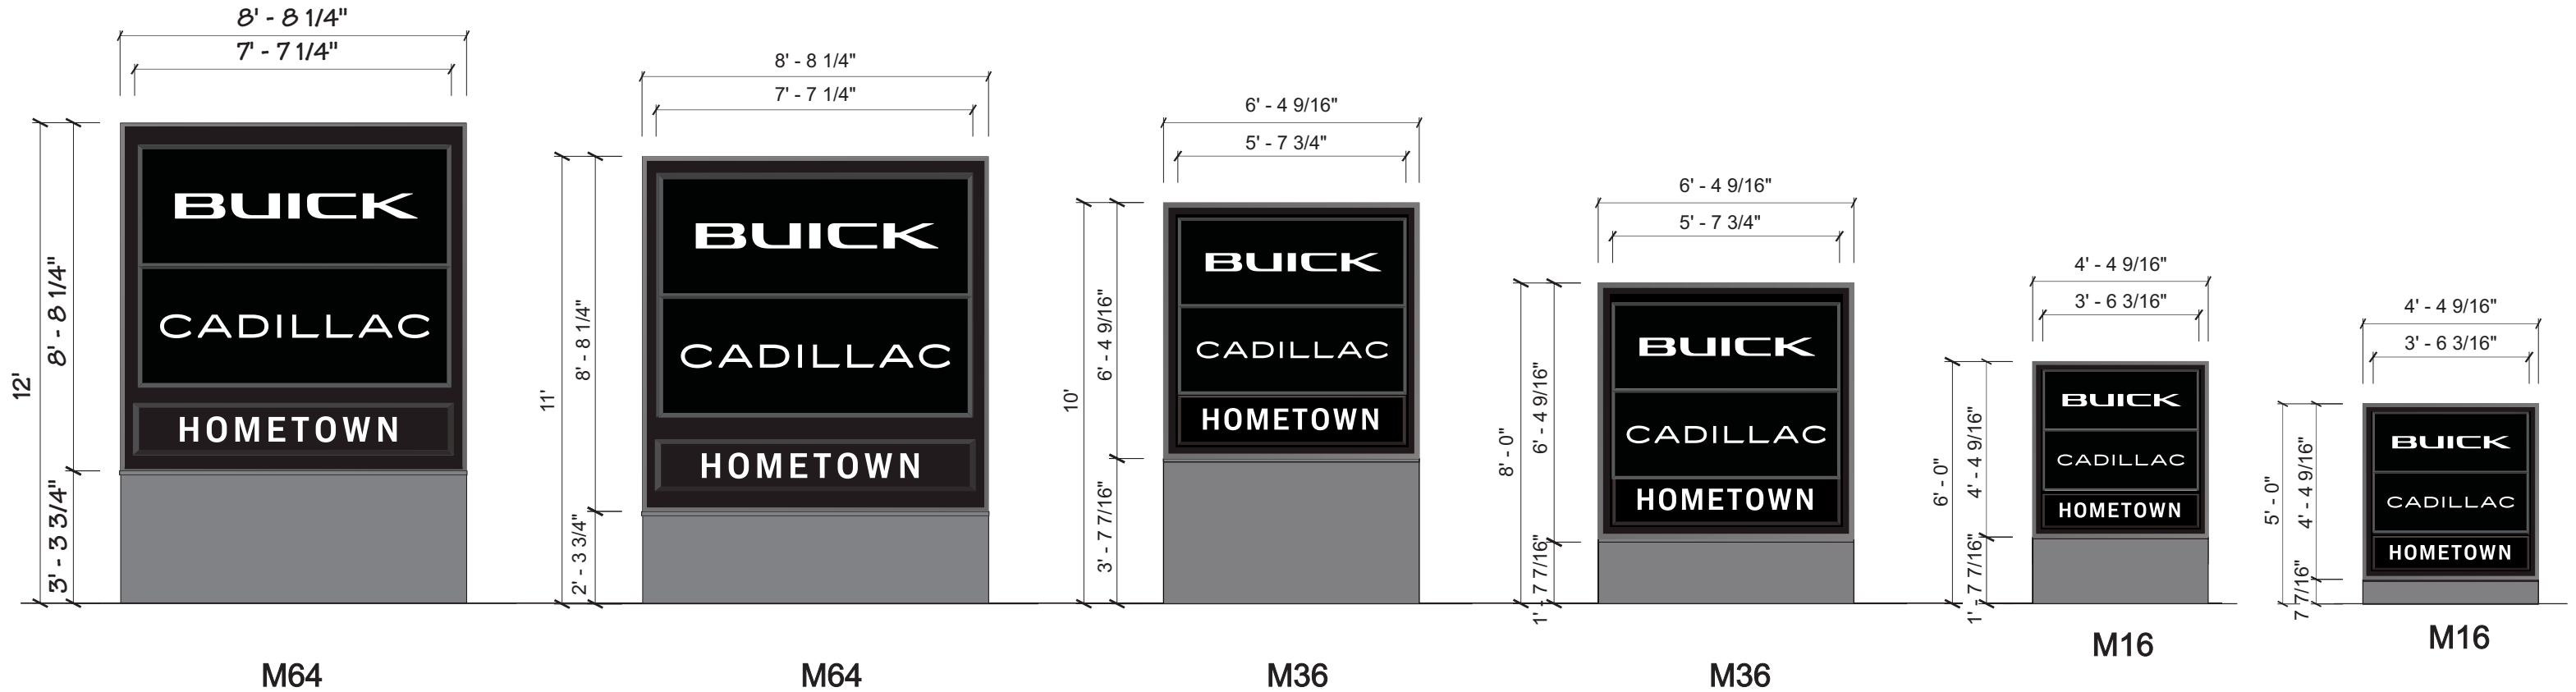

BUICK CADILLAC SIGN FAMILY

RED INDICATES FLAT GRAPHICS

COPY SIZE BY SIGN		
SIGN	BUICK	CADILLAC
P245	1'-1 1/4"	1' - 0 13/16"
P137	10"	9 9/16"
P92	7 11/16"	7 5/16"
S64	7 11/16"	7 5/16"
P38	5 9/16"	5 3/16"
S36	5 9/16"	5 3/16"
S16	3 3/4	3 7/16"

REFER TO MASTER DRAWINGS FOR PRODUCTION SIZES