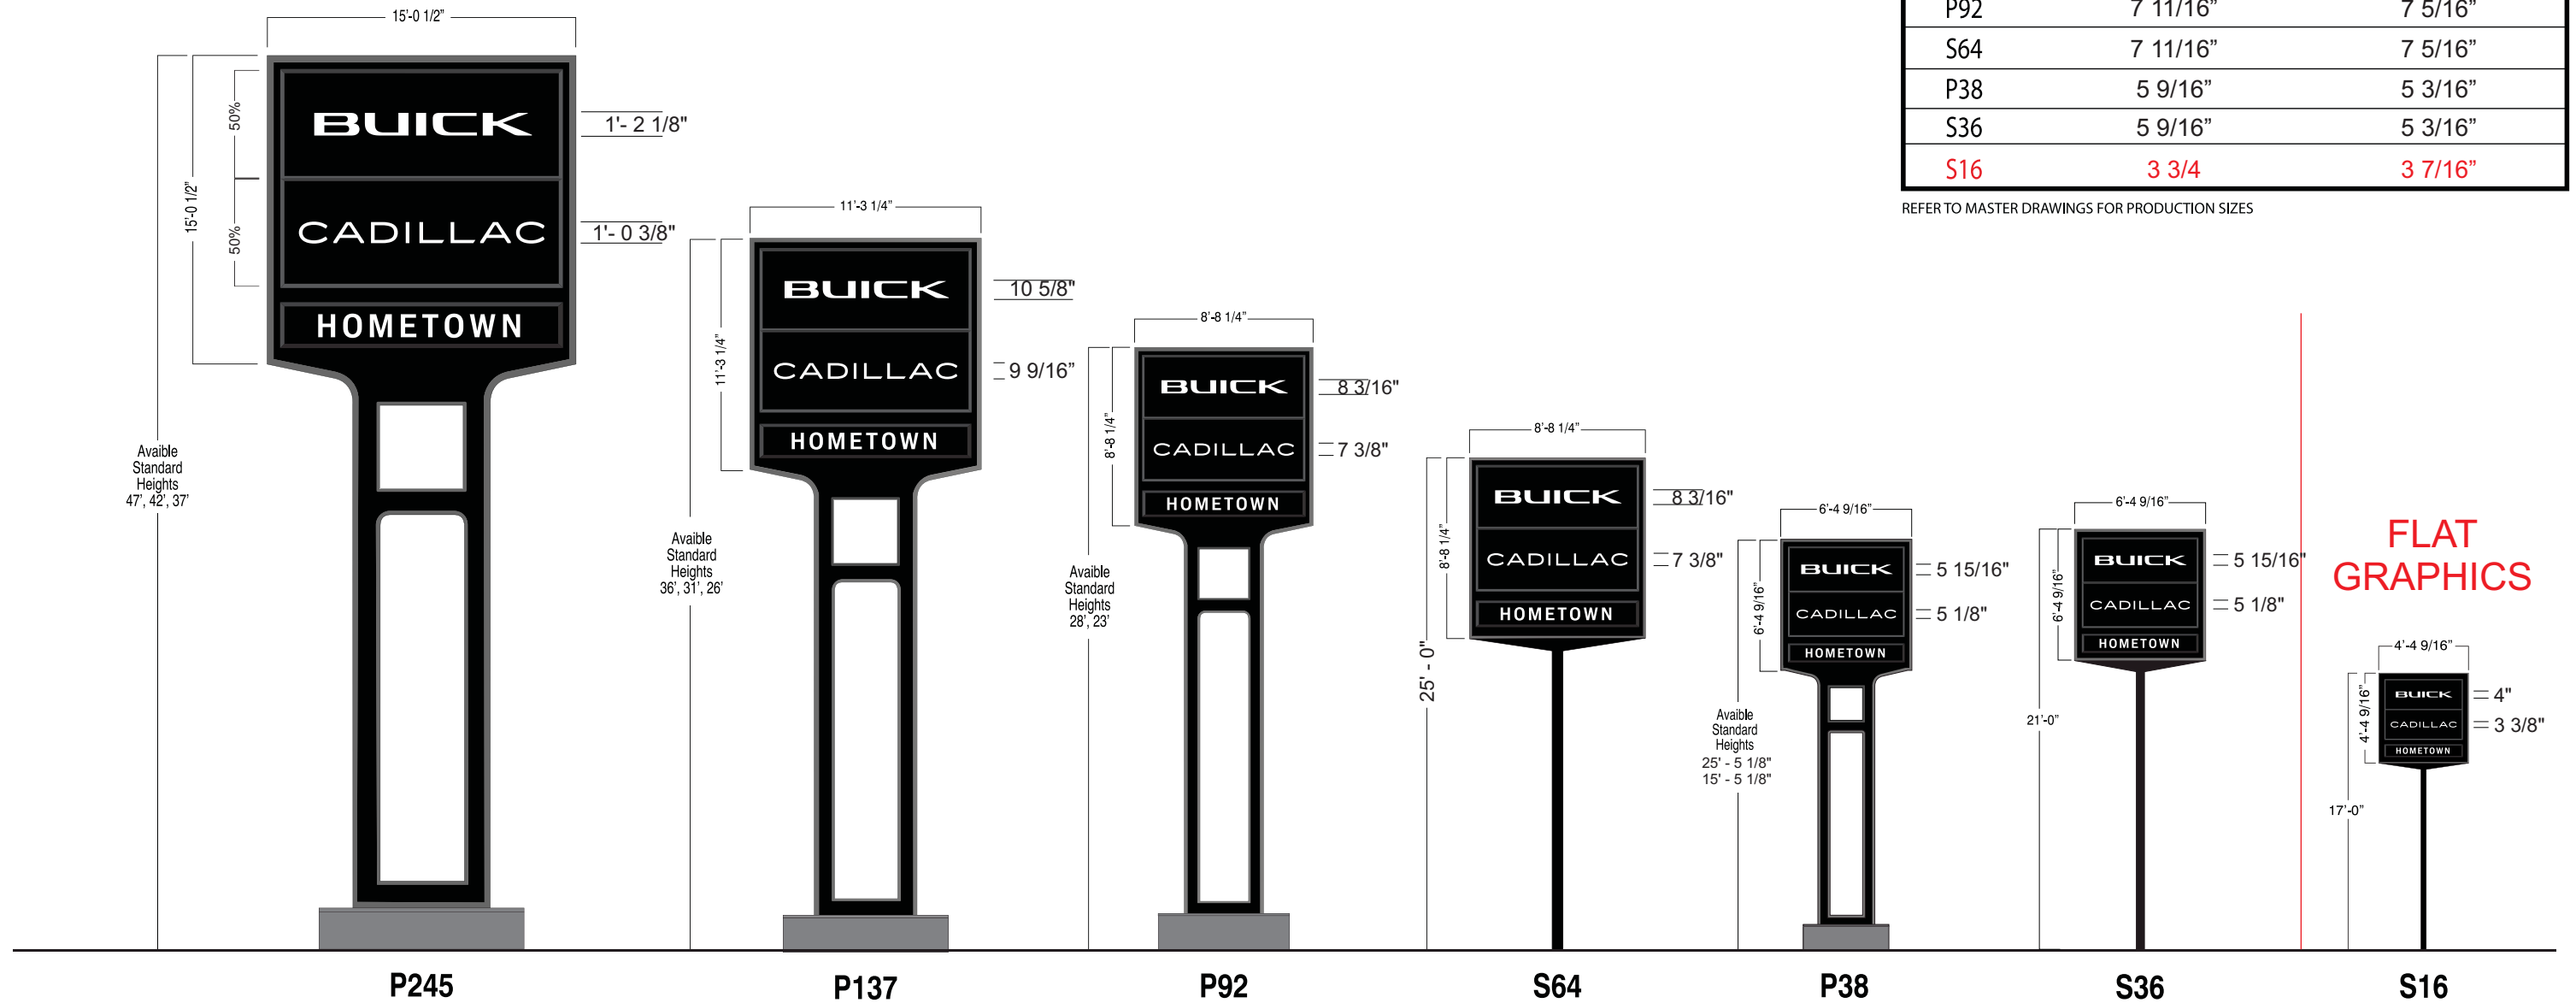

BUICK CADILLAC SIGN FAMILY

RED INDICATES FLAT GRAPHICS

COPY SIZE BY SIGN		
SIGN	BUICK	CADILLAC
P245	1'-1 1/4"	1' - 0 13/16"
P137	10"	9 9/16"
P92	7 11/16"	7 5/16"
S64	7 11/16"	7 5/16"
P38	5 9/16"	5 3/16"
S36	5 9/16"	5 3/16"
S16	3 3/4"	3 7/16"

REFER TO MASTER DRAWINGS FOR PRODUCTION SIZES